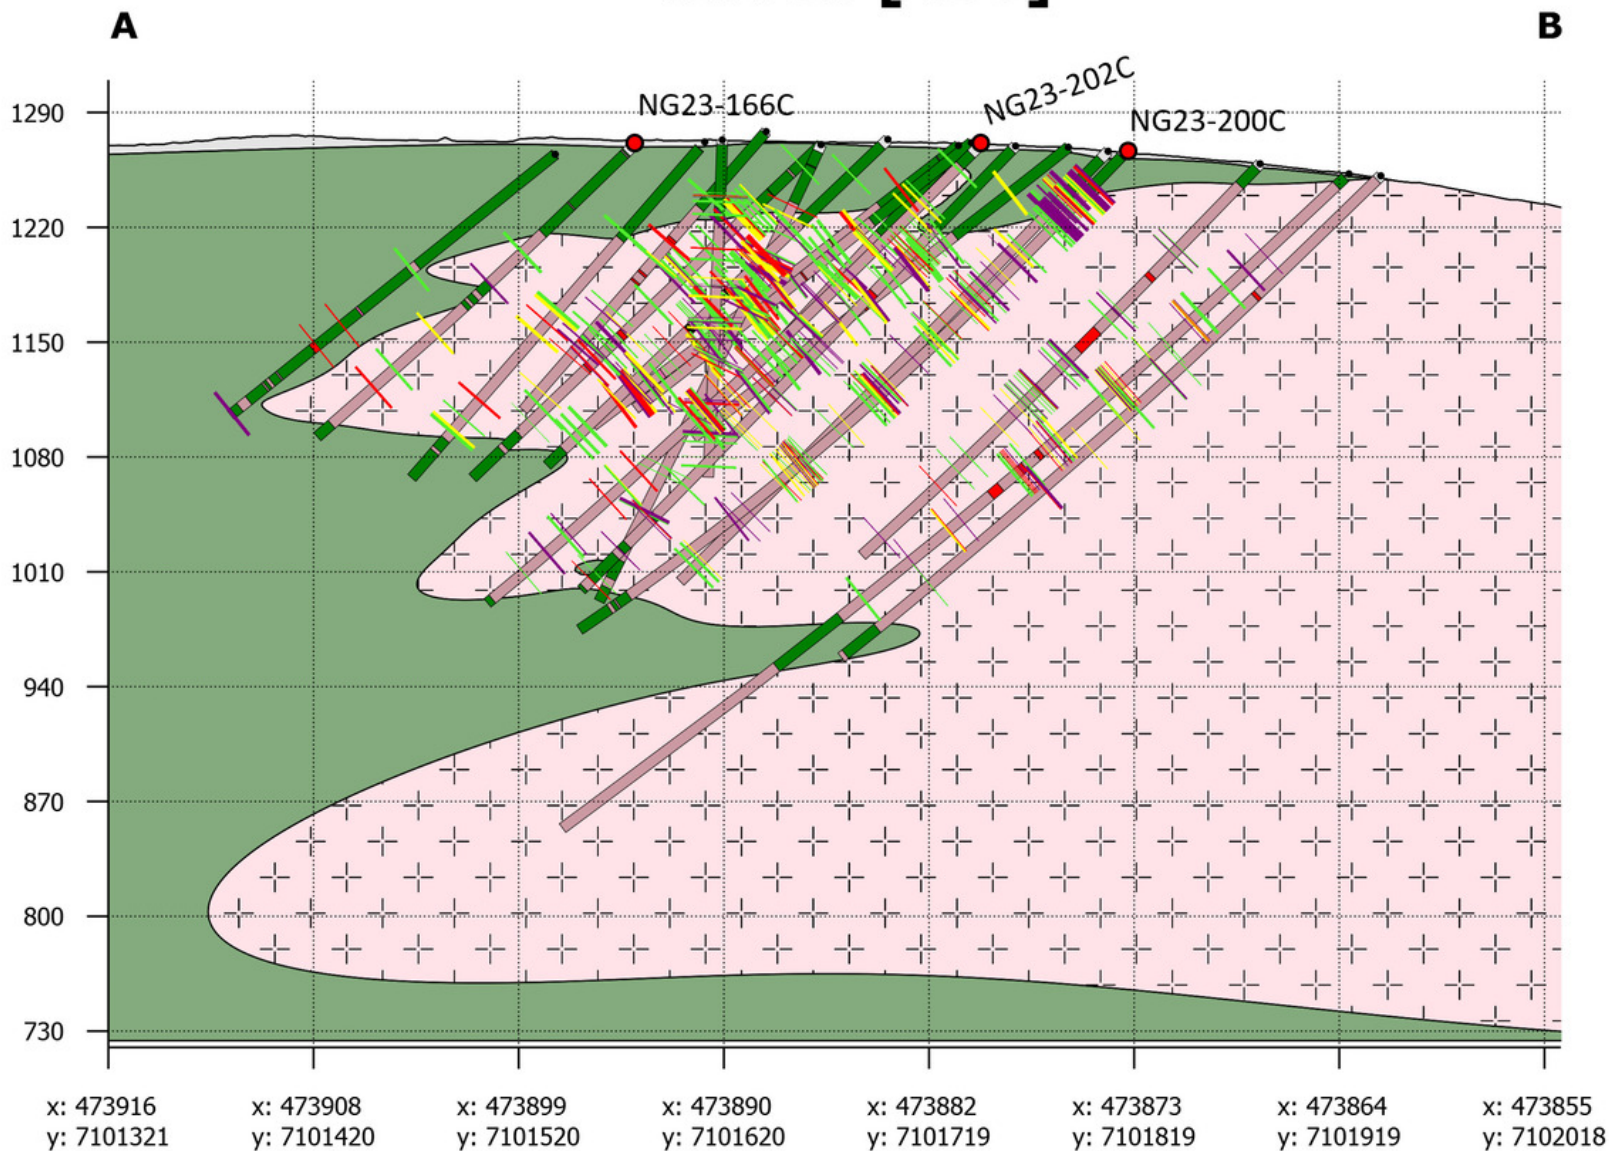

Raven [450]

Legend

— Topography

Au_Final_ppm

GroupedLith

Scale: 1:3,500

Vertical exaggeration: 0.8x