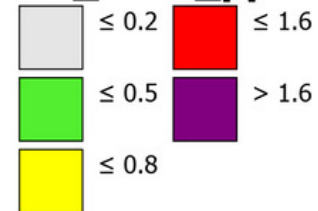

Raven [450]

Legend

— Topography

Au_Final_ppm

GroupedLith

Scale: 1:3,500

Vertical exaggeration: 0.8x